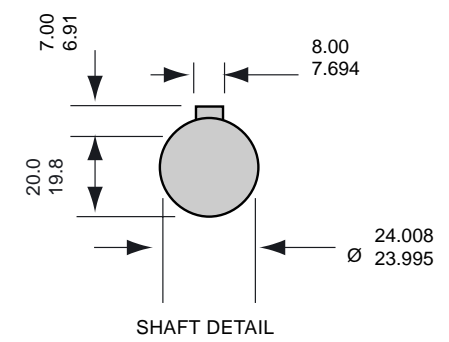

ALL DIMENSIONS IN MILLIMETRES

FRAME	DIMENSION 'A'	
	WITHOUT BRAKE	WITH BRAKE
NHJ116C6	221	257
NHJ116E6	246	282
NHJ116J6	296	332

Dimensions may be subject to change without notice.
Certified drawings available on request.

NOVOTRON
für Dynamik und Bewegung

**NHJ116 STD METRIC +
INTERCONNECTRON CONNECTORS**

DRAWING NO 664-7-05952