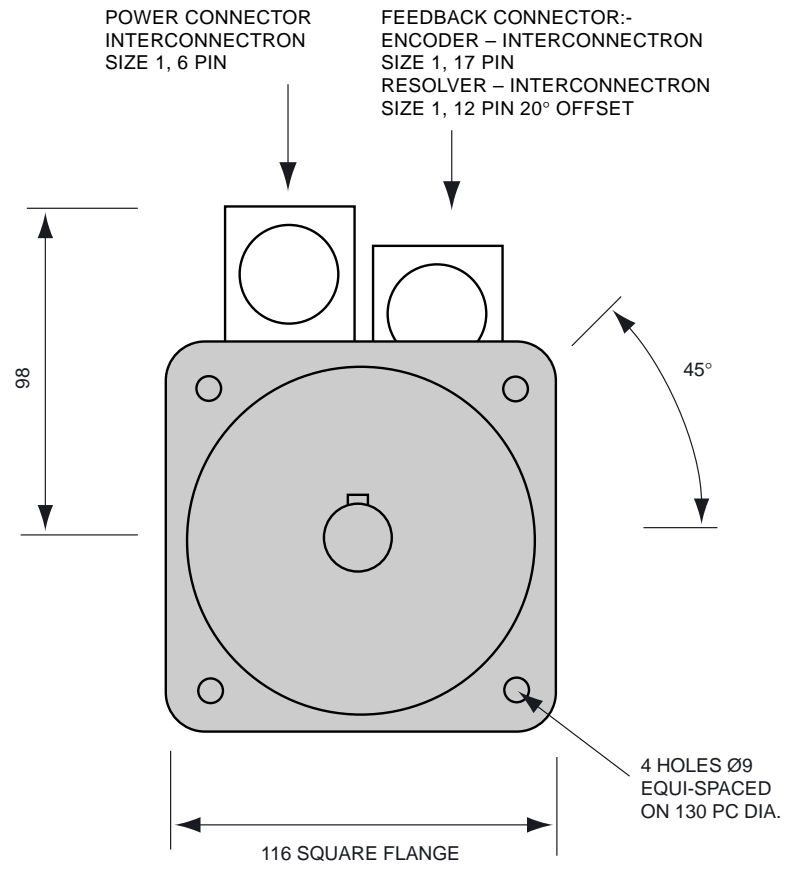

ALL DIMENSIONS IN MILLIMETRES

FRAME	DIMENSION 'A'	
	WITHOUT BRAKE	WITH BRAKE
NHJ116C6	221	257
NHJ116E6	246	282
NHJ116J6	296	332

Dimensions may be subject to change without notice.
Certified drawings available on request.

NOVOTRON
für Dynamik und Bewegung

**NHJ116 STD METRIC +
INTERCONNECTRON CONNECTORS**

DRAWING NO 664-7-05952