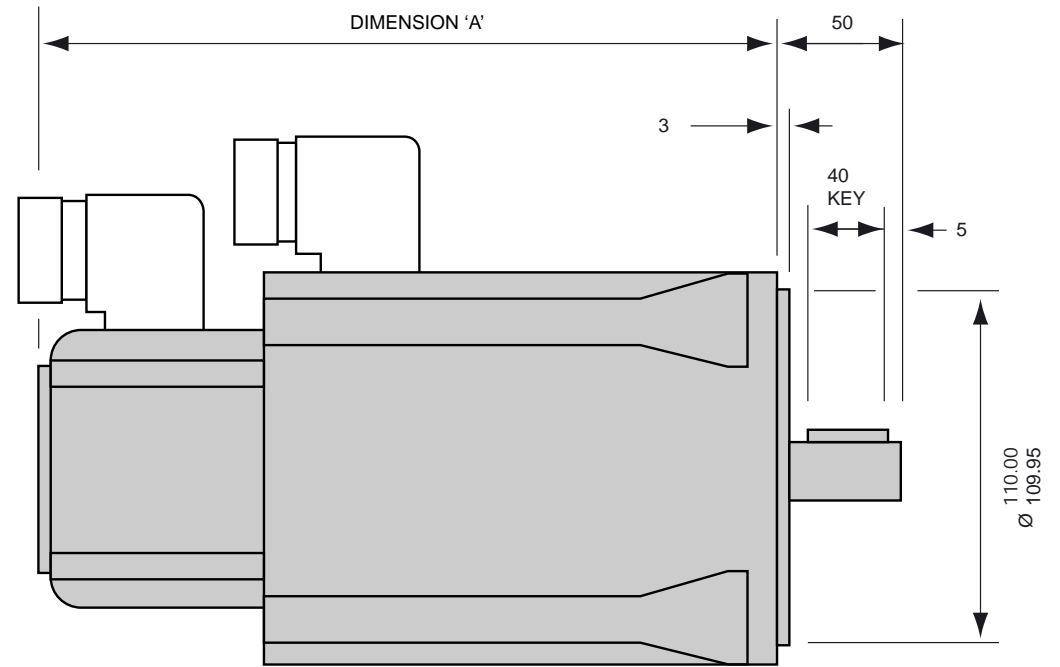

ALL DIMENSIONS IN MILLIMETRES

FRAME	DIMENSION 'A'	
	WITHOUT BRAKE	WITH BRAKE
NHJ116C6	221	257
NHJ116E6	246	282
NHJ116J6	296	332

Dimensions may be subject to change without notice.
Certified drawings available on request.

NOVOTRON
für Dynamik und Bewegung

**NHJ116 STD METRIC +
INTERCONNECTRON CONNECTORS**

DRAWING NO 664-7-05952