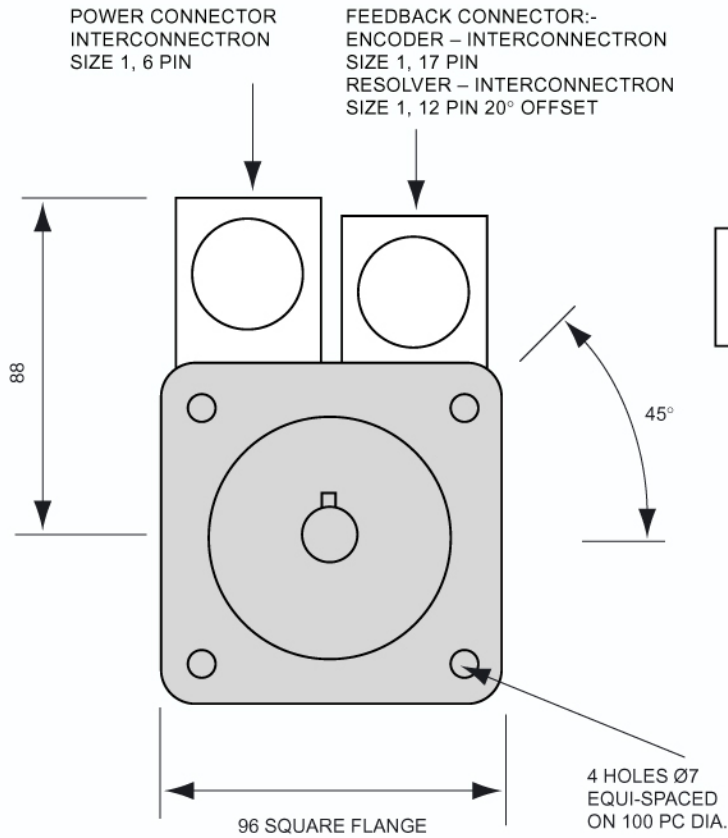

ALL DIMENSIONS IN MILLIMETRES

FRAME	DIMENSION 'A'	
	WITHOUT BRAKE	WITH BRAKE
NHJ96A6	193	233
NHJ96C6	218	258
NHJ96G6	268	308

SHAFT DETAIL

Dimensions may be subject to change without notice.
Certified drawings available on request.

NOVOTRON
für Dynamik und Bewegung

**NHJ96 + INTERCONNECTRON
CONNECTORS**

DRAWING NO 664-7-05951