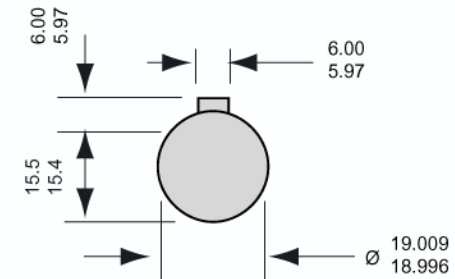

ALL DIMENSIONS IN MILLIMETRES

FRAME	DIMENSION 'A'	
	WITHOUT BRAKE	WITH BRAKE
NHJ96A6	193	233
NHJ96C6	218	258
NHJ96G6	268	308

SHAFT DETAIL

Dimensions may be subject to change without notice.
Certified drawings available on request.

NOVOTRON
für Dynamik und Bewegung

**NHJ96 + INTERCONNECTRON
CONNECTORS**

DRAWING NO 664-7-05951