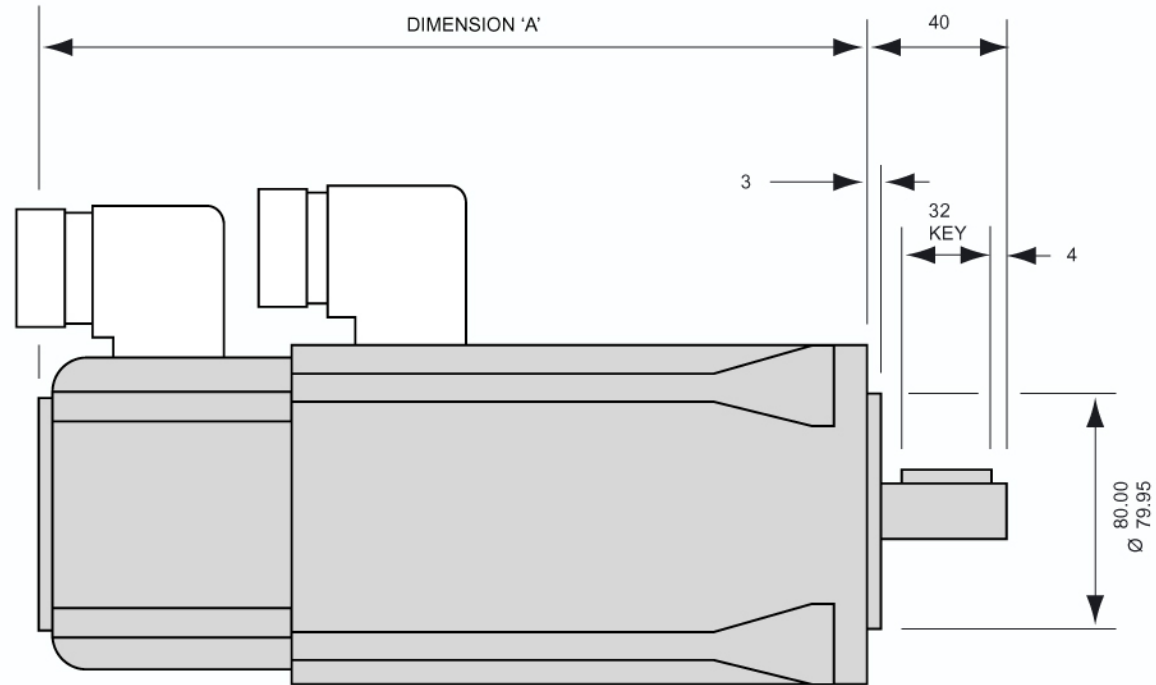

ALL DIMENSIONS IN MILLIMETRES

FRAME	DIMENSION 'A'	
	WITHOUT BRAKE	WITH BRAKE
NHJ96A6	193	233
NHJ96C6	218	258
NHJ96G6	268	308

SHAFT DETAIL

Dimensions may be subject to change without notice.
Certified drawings available on request.

NOVOTRON
für Dynamik und Bewegung

**NHJ96 + INTERCONNECTRON
CONNECTORS**

DRAWING NO 664-7-05951