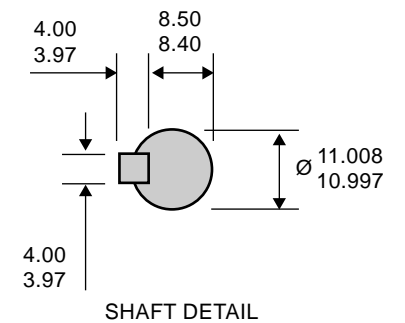

ALL DIMENSIONS IN MILLIMETRES

CONNECTORS MAY BE ROTATED INTO ONE OF FOUR POSITIONS

| FRAME | DIM 'A' | |
|--------|----------|------------|
| | NO BRAKE | WITH BRAKE |
| NHR70A | 131 | 158 |
| NHR70C | 158 | 185 |
| NHR70E | 185 | 212 |