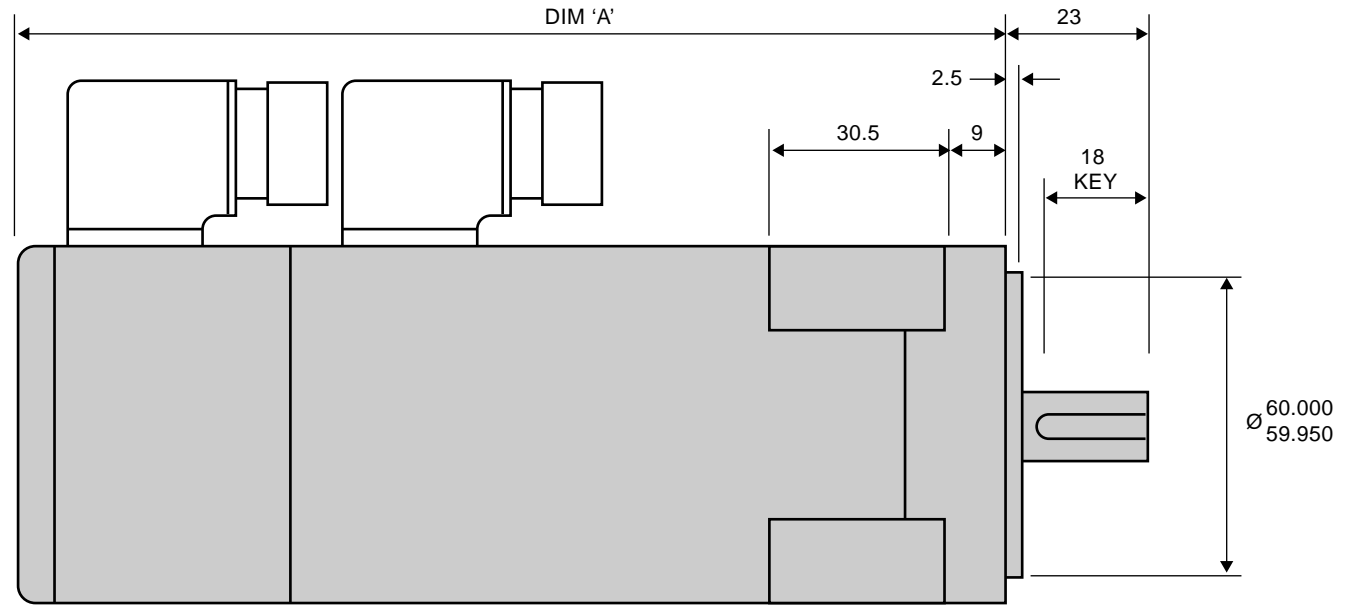

ALL DIMENSIONS IN MILLIMETRES

CONNECTORS MAY BE ROTATED INTO ONE OF FOUR POSITIONS

| FRAME | DIM 'A' | |
|--------|----------|------------|
| | NO BRAKE | WITH BRAKE |
| NHR70A | 131 | 158 |
| NHR70C | 158 | 185 |
| NHR70E | 185 | 212 |

Dimensions may be subject to change without notice.
Certified drawings available on request.